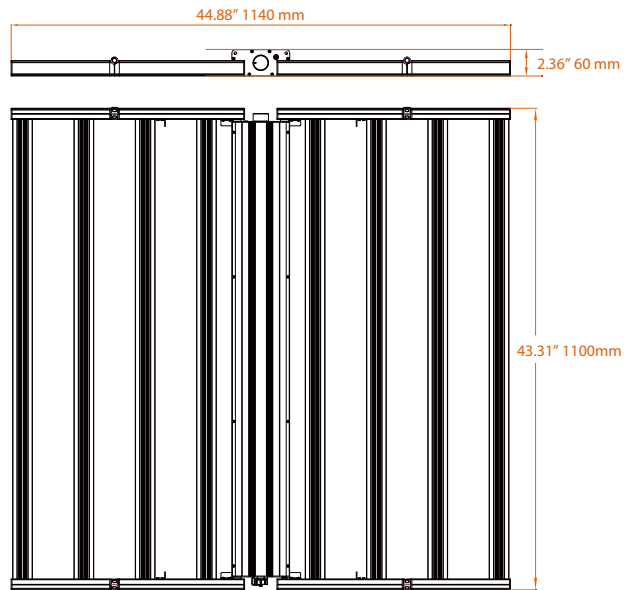

Electrical and Mechanical Specifications

Input Voltage	120-277 V AC 50/60Hz	120-277 V AC 50/60Hz	120-277 V AC 50/60Hz	120-277 V AC 50/60Hz
Power Consumption	200 W	680 W	950 W	1000 W
Power Factor	≥ 0.9	≥ 0.9	≥ 0.9	≥ 0.9
Surge protection	L-N:4KV, LN-G:6KV	L-N:4KV, LN-G:6KV	L-N:4KV, LN-G:6KV	L-N:4KV, LN-G:6KV
Dimension (mm)	1140 × 550 × 60	1140 × 1100 × 60	1140 × 1100 × 60	1740 × 1100 × 60
Weight (kg)	5.25 Kg	9.9 Kg	11.7 Kg	13.4 Kg
Optical	/	/	/	/
Housing	Aluminum	Aluminum	Aluminum	Aluminum
Color	Silvery	Silvery	Silvery	Silvery

Dimensions (Unit: mm)

OPTV Panel Highbay MB06 200W

OPTV Panel Highbay MB06 680W/950W

OPTV Panel Highbay MB06 1000W

V1.1 05/23 Official authorized licensee of the OSRAM trademark. Specifications are subject to change without notice. Errors and omission excepted, always make sure to use the most recent release.