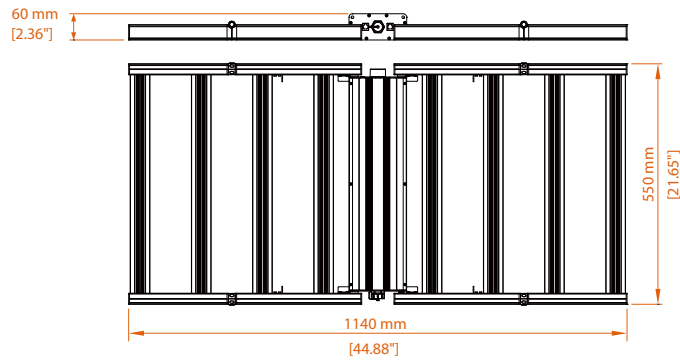

LED Grow Light OPTV Panel Highbay MB06

Dimensions (Unit: mm)

OPTV Panel Highbay MB06 200W

OPTV Panel Highbay MB06 680W/950W