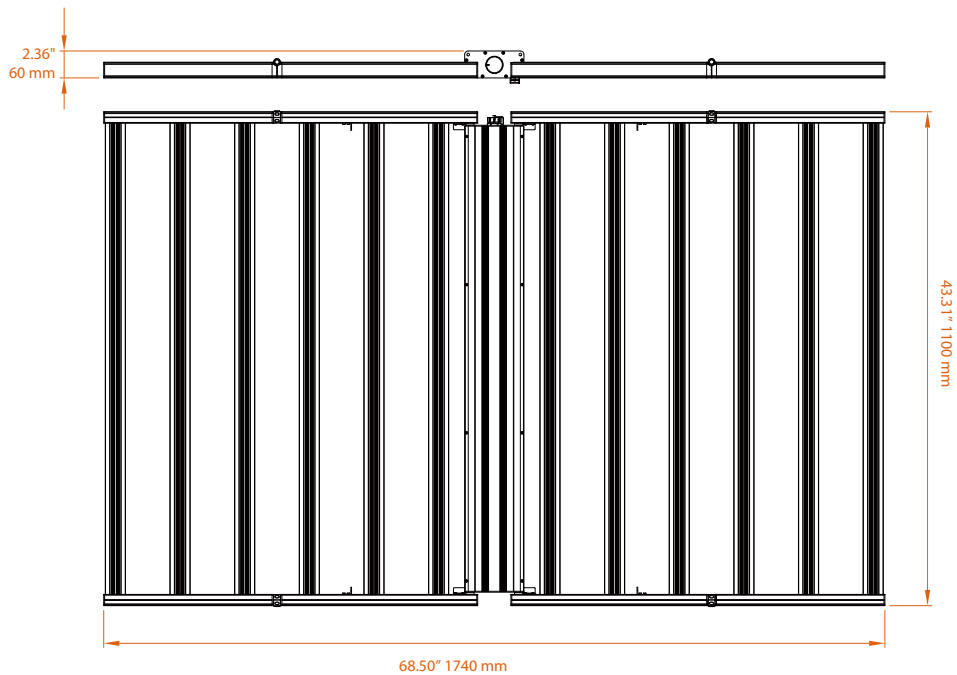

Dimensions (Unit: mm)

OPTV Panel Highbay MB06 200W

OPTV Panel Highbay MB06 680W/950W

OPTV Panel Highbay MB06 1000W

V1.1 05/23 Official authorized licensee of the OSRAM trademark. Specifications are subject to change without notice. Errors and omission excepted, always make sure to use the most recent release.

LED Grow Light OPTV Panel Highbay MB06

Photometrics

Light Distribution Curve

Due to the manufacturing processes of LED, the polar candela distribution and distance luminaries only reflect statistical figures and do not necessarily correspond to the actual parameters of individual product that may differ from the typical values.