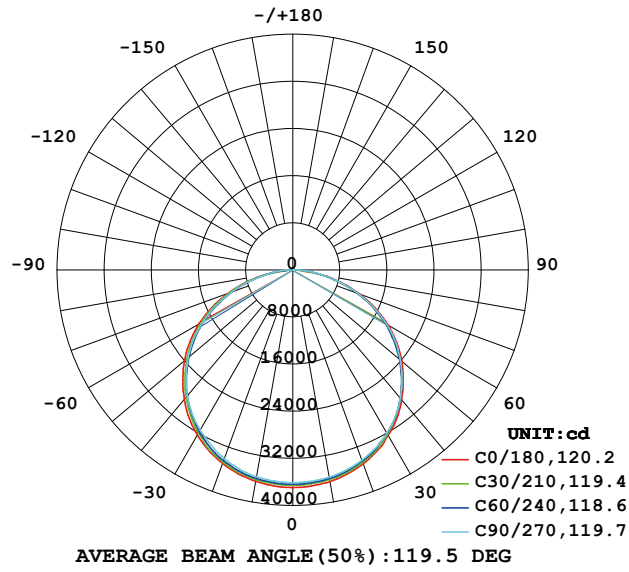

LED Grow Light OPTV Panel Highbay MB06

Photometrics

Light Distribution Curve

Due to the manufacturing processes of LED, the polar candela distribution and distance luminaries only reflect statistical figures and do not necessarily correspond to the actual parameters of individual product that may differ from the typical values.